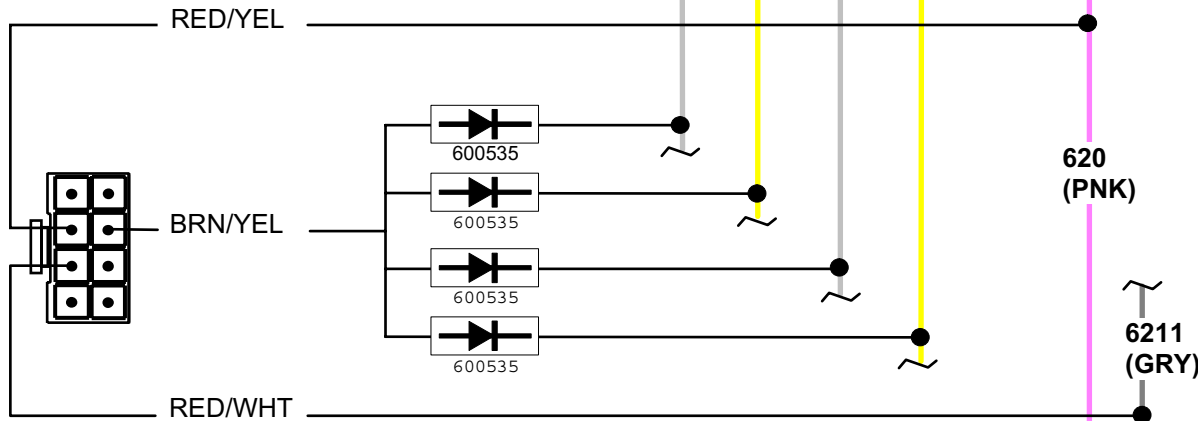

ATTENTION:

Transgamme: The new electrical system used by Peugeot is called Transgamme. DEFA 400 alarm can **NOT** be installed if the vehicle is equipped with Transgamme.

The vehicle is equipped with Transgamme if the text "PARKING/CLIENT" is typed above the shunt on the BSI (FUSE BOX).

WHT CONNECTOR

TO DO :
-PROG NO: 6.3
-PROG NO: 7.2

NOTE!
THE ALARM ARMS WHEN LOCKING WITH KEY

Date : 2006. 12. 19
Rev : F
Page: 3 of 4.

Level nr. 3.