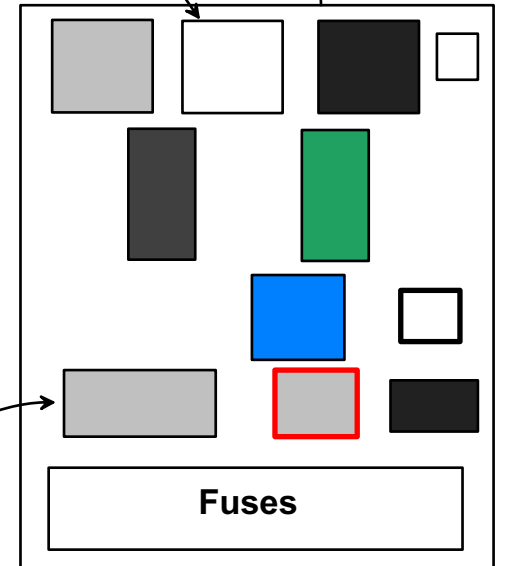

ATTENTION:

Transgamme: The new electrical system used by Peugeot is called Transgamme. DEFA 400 alarm can **NOT** be installed if the vehicle is equipped with Transgamme.

The vehicle is equipped with Transgamme if the text "PARKING/CLIENT" is typed above the shunt on the BSI (FUSE BOX).

WHT CONNECTOR

TO DO :
-PROG NO: 6.3
-PROG NO: 7.2

NOTE!
THE ALARM ARMS WHEN LOCKING WITH KEY

Date : 2006. 12. 19
Rev : F
Page: 3 of 4.

Level nr. 3.