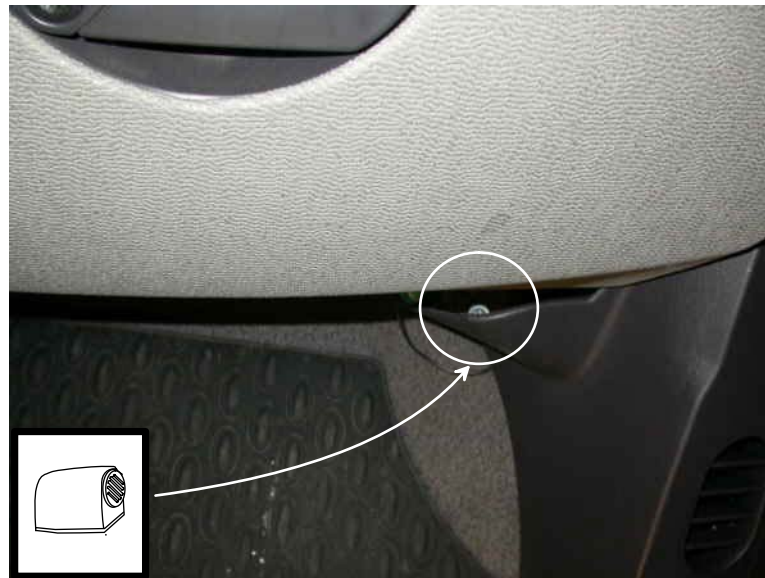

Level nr. 3.