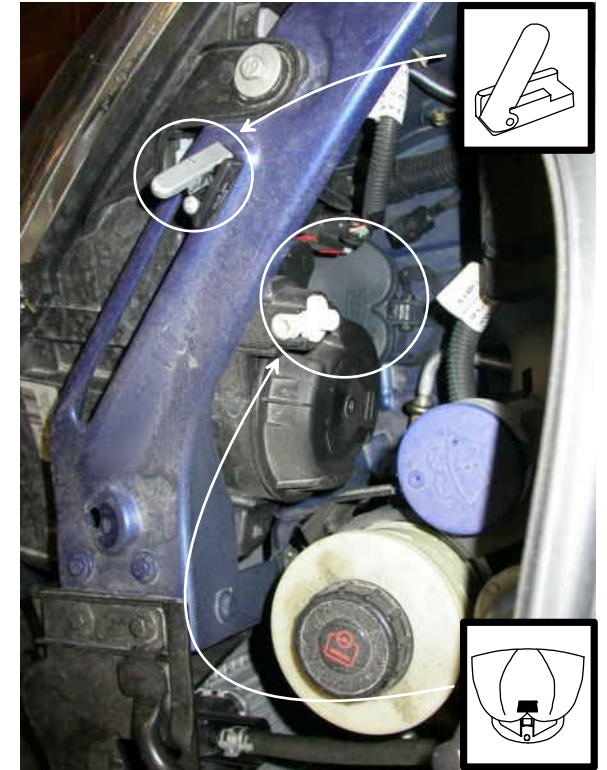

ATTENTION:

Transgamme: The new electrical system used by Peugeot is called Transgamme. DEFA 400 alarm can **NOT** be installed if the vehicle is equipped with Transgamme.

The vehicle is equipped with Transgamme if the text "PARKING/CLIENT" is typed above the shunt on the BSI (FUSE BOX).

WHT CONNECTOR

TO DO :
-PROG NO: 6.3
-PROG NO: 7.2

NOTE!
THE ALARM ARMS WHEN LOCKING WITH KEY

Date : 2006. 12. 19
Rev : F
Page: 3 of 4.

Level nr. 3.