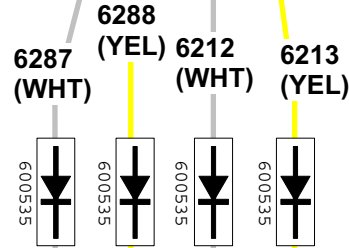

ATTENTION:

Transgamme: The new electrical system used by Peugeot is called Transgamme. DEFA 400 alarm can **NOT** be installed if the vehicle is equipped with Transgamme.

The vehicle is equipped with Transgamme if the text "PARKING/CLIENT" is typed above the shunt on the BSI (FUSE BOX).

WHT CONNECTOR

TO DO :
-PROG NO: 6.3
-PROG NO: 7.2

NOTE!
THE ALARM ARMS WHEN LOCKING WITH KEY

Date : 2006. 12. 19
Rev : F
Page: 3 of 4.

Level nr. 3.