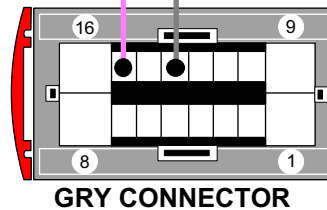

ATTENTION:

Transgamme: The new electrical system used by Peugeot is called Transgamme. DEFA 400 alarm can **NOT** be installed if the vehicle is equipped with Transgamme.

The vehicle is equipped with Transgamme if the text "PARKING/CLIENT" is typed above the shunt on the BSI (FUSE BOX).

WHT CONNECTOR

TO DO :
-PROG NO: 6.3
-PROG NO: 7.2

NOTE!
THE ALARM ARMS WHEN LOCKING WITH KEY

Date : 2006. 12. 19
Rev : F
Page: 3 of 4.

Level nr. 3.