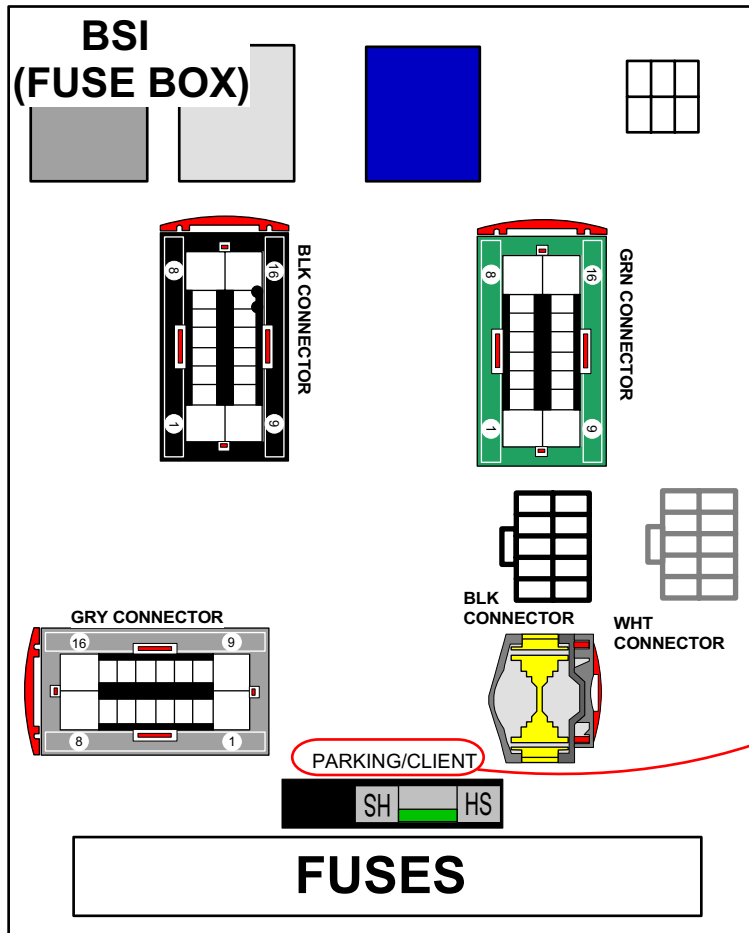

ATTENTION:

Transgamme: The new electrical system used by Peugeot is called Transgamme. DEFA 400 alarm can **NOT** be installed if the vehicle is equipped with Transgamme.

The vehicle is equipped with Transgamme if the text "PARKING/CLIENT" is typed above the shunt on the BSI (FUSE BOX).

WHT CONNECTOR

TO DO :
-PROG NO: 6.3
-PROG NO: 7.2

NOTE!
THE ALARM ARMS WHEN LOCKING WITH KEY

Date : 2006. 12. 19
Rev : F
Page: 3 of 4.

Level nr. 3.