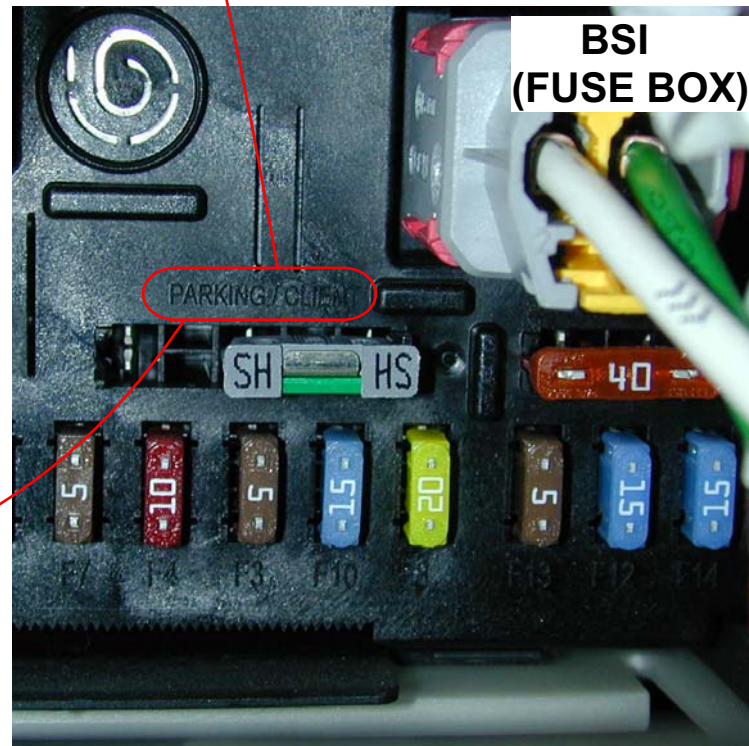

ATTENTION:

Transgamme: The new electrical system used by Peugeot is called Transgamme. DEFA 400 alarm can **NOT** be installed if the vehicle is equipped with Transgamme.

The vehicle is equipped with Transgamme if the text "PARKING/CLIENT" is typed above the shunt on the BSI (FUSE BOX).

WHT CONNECTOR

TO DO :
-PROG NO: 6.3
-PROG NO: 7.2

NOTE!
THE ALARM ARMS WHEN LOCKING WITH KEY

Date : 2006. 12. 19
Rev : F
Page: 3 of 4.

Level nr. 3.