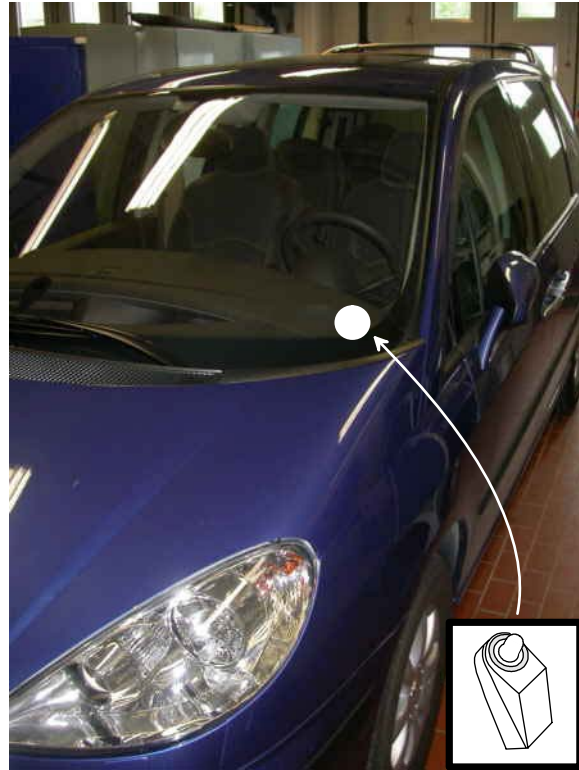

Level nr. 3.