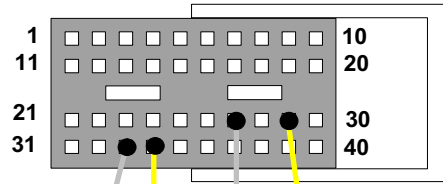

WHT CONNECTOR

TO DO :
-PROG NO: 6.3
-PROG NO: 7.2

NOTE!
THE ALARM ARMS WHEN LOCKING WITH KEY

Date : 2006. 12. 19
Rev : F
Page: 3 of 4.